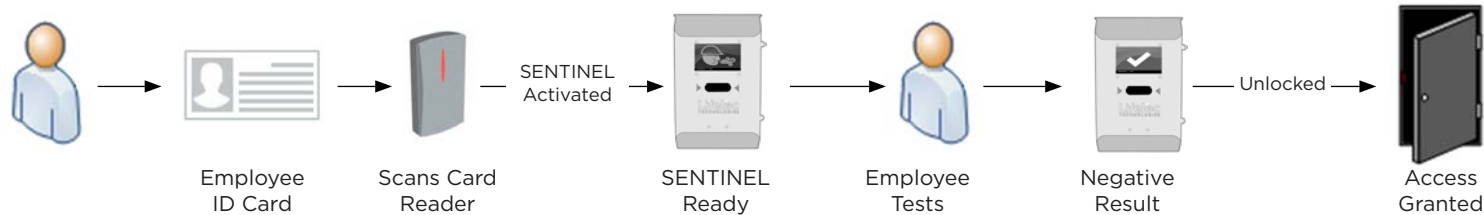

ON THE JOB

BREATH ALCOHOL SCREENING ENTRY SYSTEM

Provide a safer workplace with the Lifeloc SENTINEL™, a high-volume, automated breath alcohol tester which easily integrates into most access control systems.

Access Card Readers

Biometric/Fingerprint Scanners

Security Turnstiles

www.lifeloc.com

Unlock the Power of Alcohol Testing

SENTINEL Integration

Through the use of multiple relay and input connections, the SENTINEL is easily integrated and sequenced with existing access control systems.

Simplified Integration - Passed Test

Simplified Integration - Failed Test

Comprehensive Access System Integration - Passed Test

Comprehensive Access System Integration - Failed Test