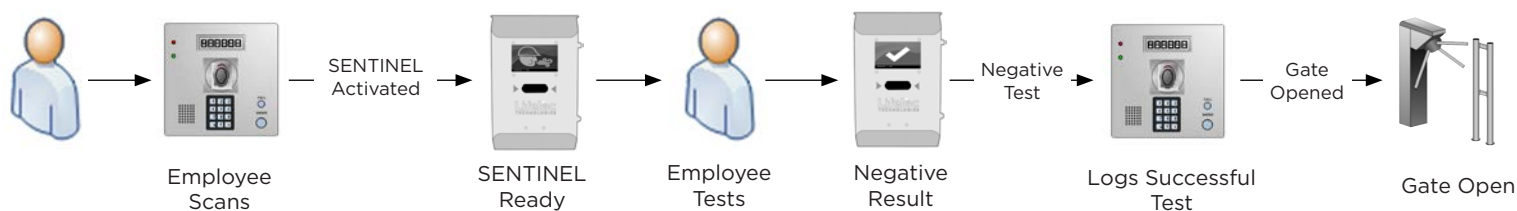

ON THE JOB

BREATH ALCOHOL SCREENING ENTRY SYSTEM

Provide a safer workplace with the Lifeloc SENTINEL™, a high-volume, automated breath alcohol tester which easily integrates into most access control systems.

Access Card Readers

Biometric/Fingerprint Scanners

Security Turnstiles

www.lifeloc.com

Unlock the Power of Alcohol Testing

SENTINEL Integration

Through the use of multiple relay and input connections, the SENTINEL is easily integrated and sequenced with existing access control systems.

Simplified Integration - Passed Test

Simplified Integration - Failed Test

Comprehensive Access System Integration - Passed Test

Comprehensive Access System Integration - Failed Test